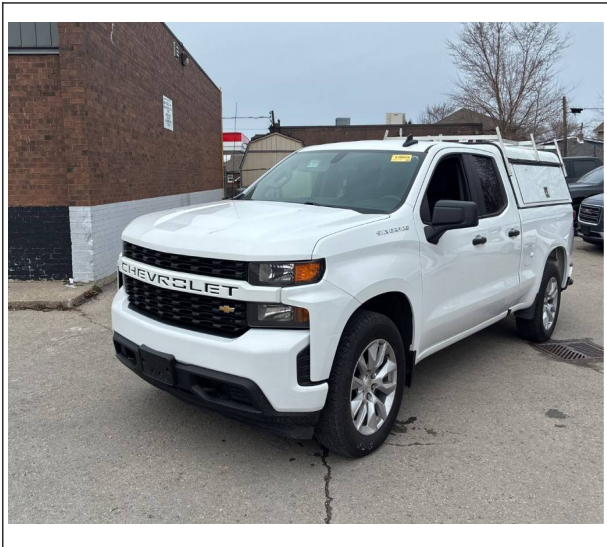

522 King St W
ON, Brockville K6V 3T2

Call Us Now 613-342-4977

2022 Chevrolet Silverado 1500 LTD

Stock# P0016	Transmission Automatic	Door 4-door	Exterior White	Interior Grey	Engine 4 Cylinder Engine	Miles 162,535
------------------------	----------------------------------	-----------------------	--------------------------	-------------------------	------------------------------------	-------------------------

FEATURES & OPTIONS

Vehicle Description

Fuel Economy

13.84

City

11.76

HWY

Your Price: \$23,800